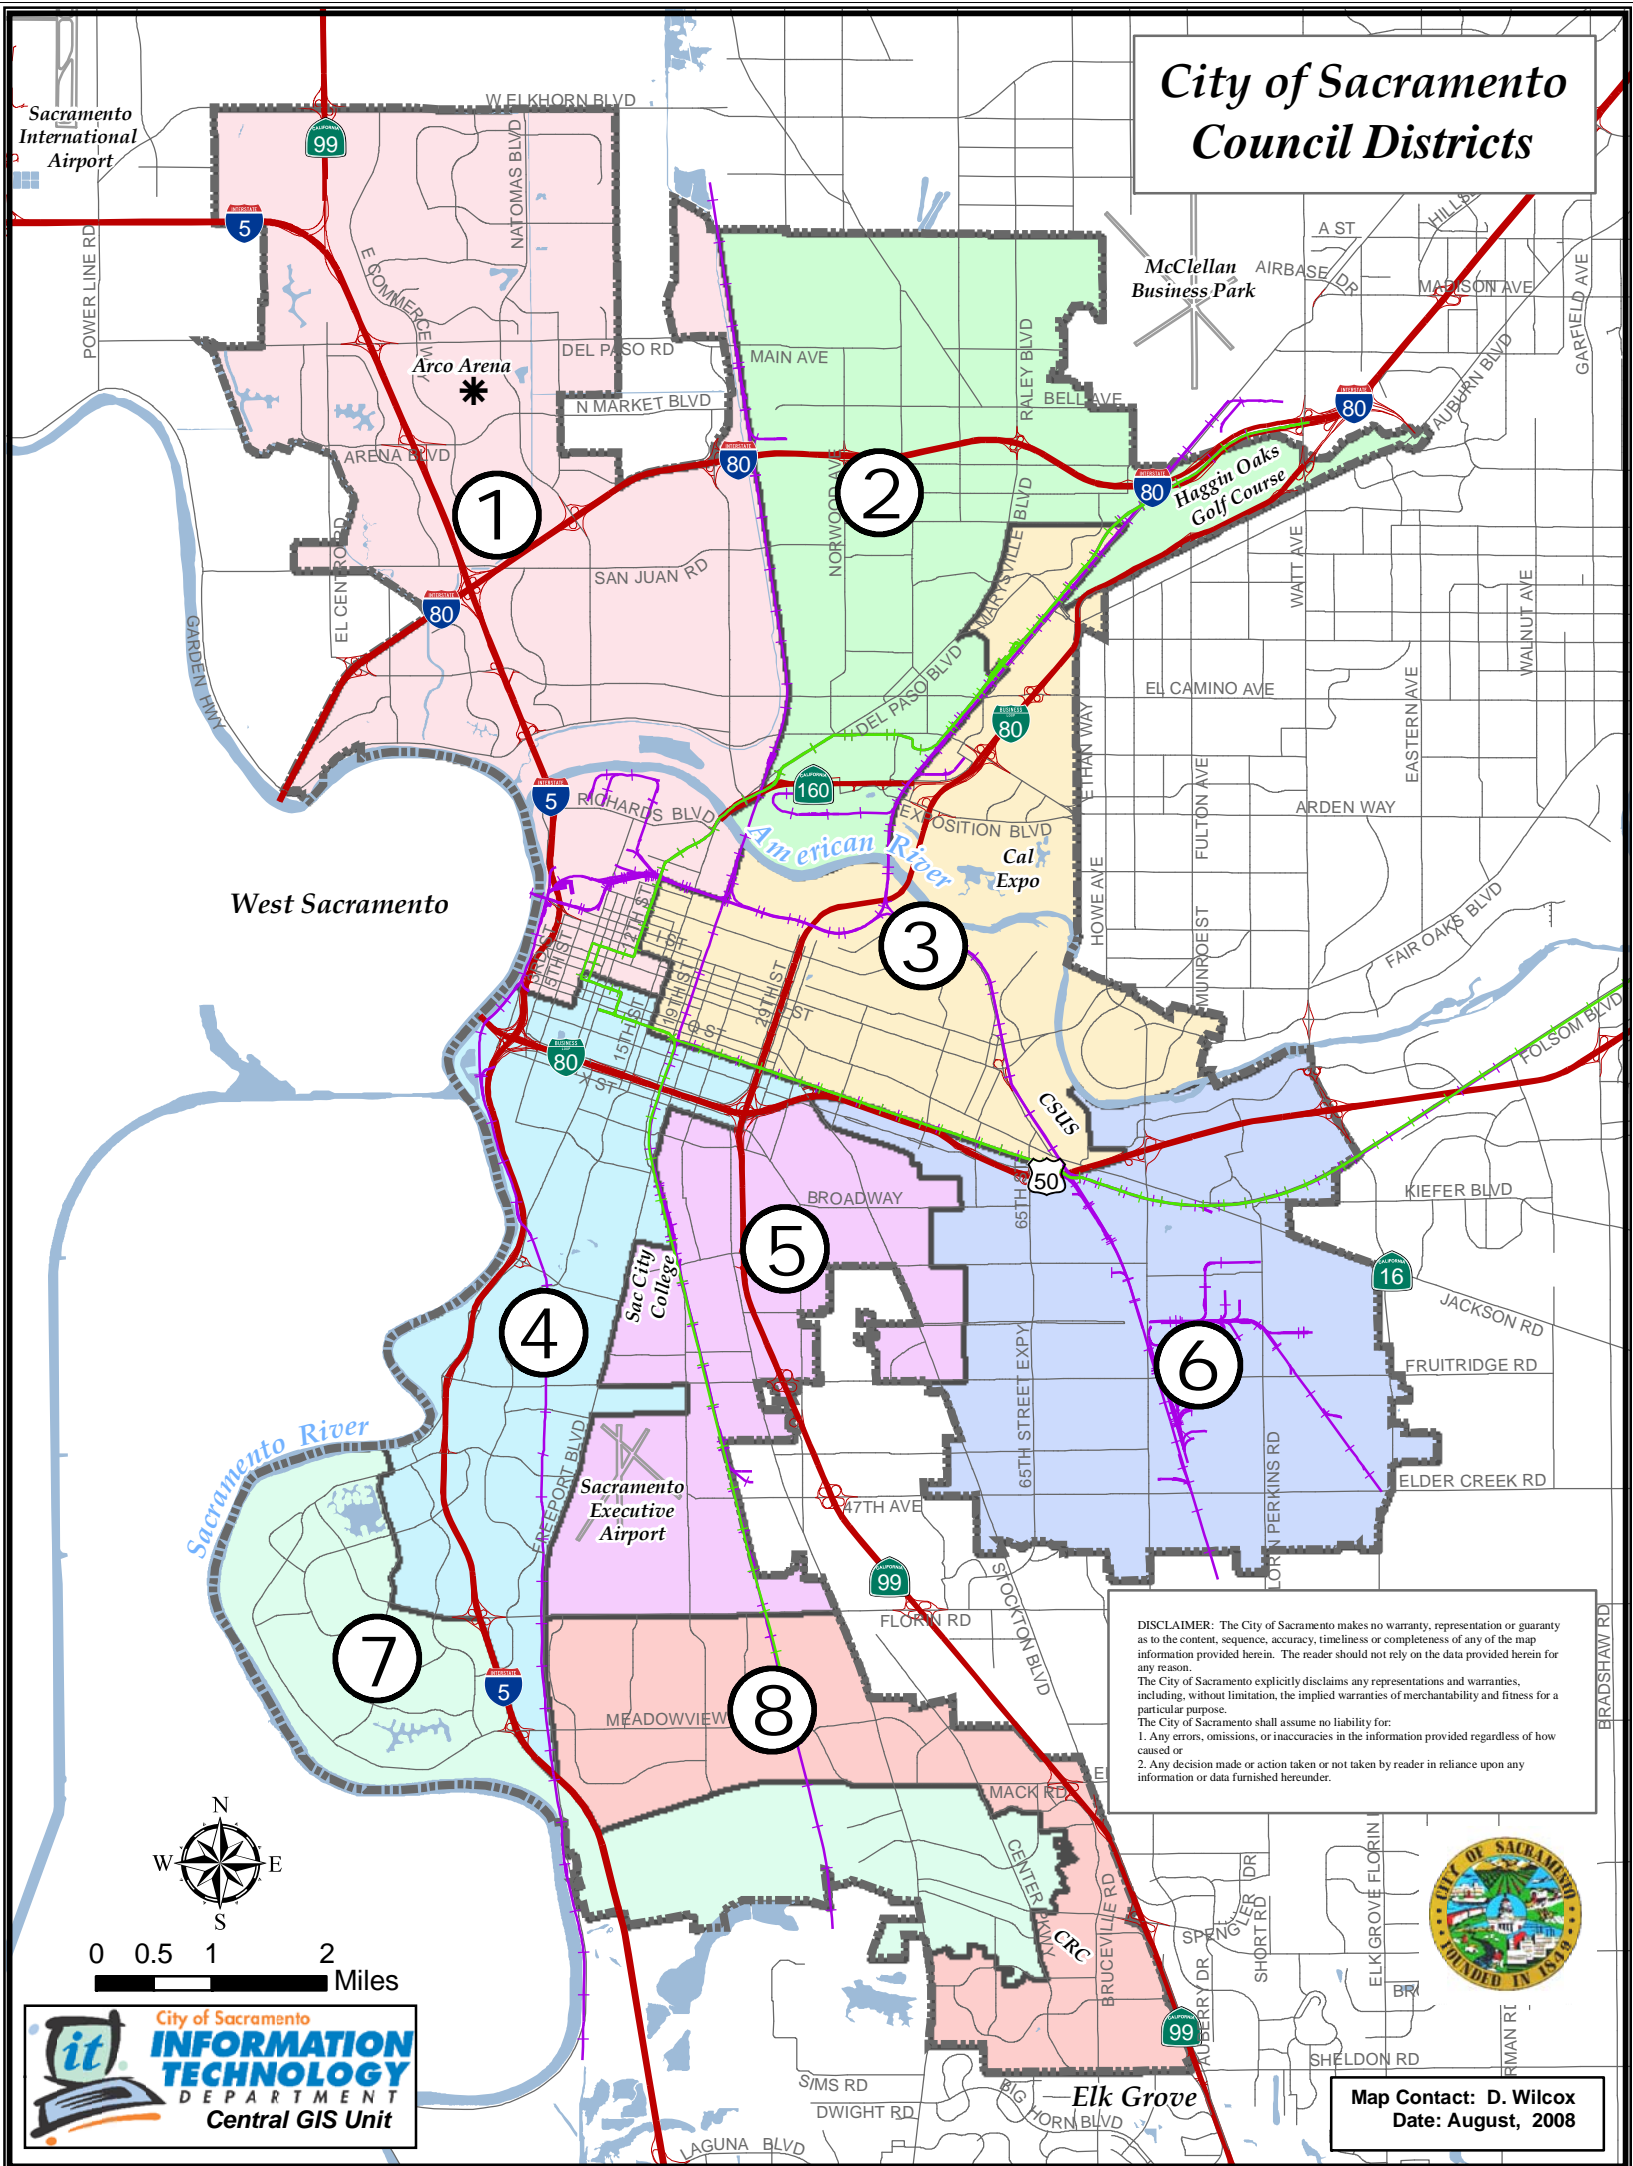

City of Sacramento Council Districts

DISCLAIMER: The City of Sacramento makes no warranty, representation or guaranty as to the content, sequence, accuracy, timeliness or completeness of any of the map information provided herein. The reader should not rely on the data provided herein for any reason. The City of Sacramento explicitly disclaims any representations and warranties, including, without limitation, the implied warranties of merchantability and fitness for a particular purpose. The City of Sacramento shall assume no liability for:
 1. Any errors, omissions, or inaccuracies in the information provided regardless of how caused or
 2. Any decision made or action taken or not taken by reader in reliance upon any information or data furnished hereunder.

Map Contact: D. Wilcox
Date: August, 2008

0 0.5 1 2 Miles

\\E:\admin\Vol1\Comp\svcs\gis\trfscouncil\all_council-A-color-2008.mxd